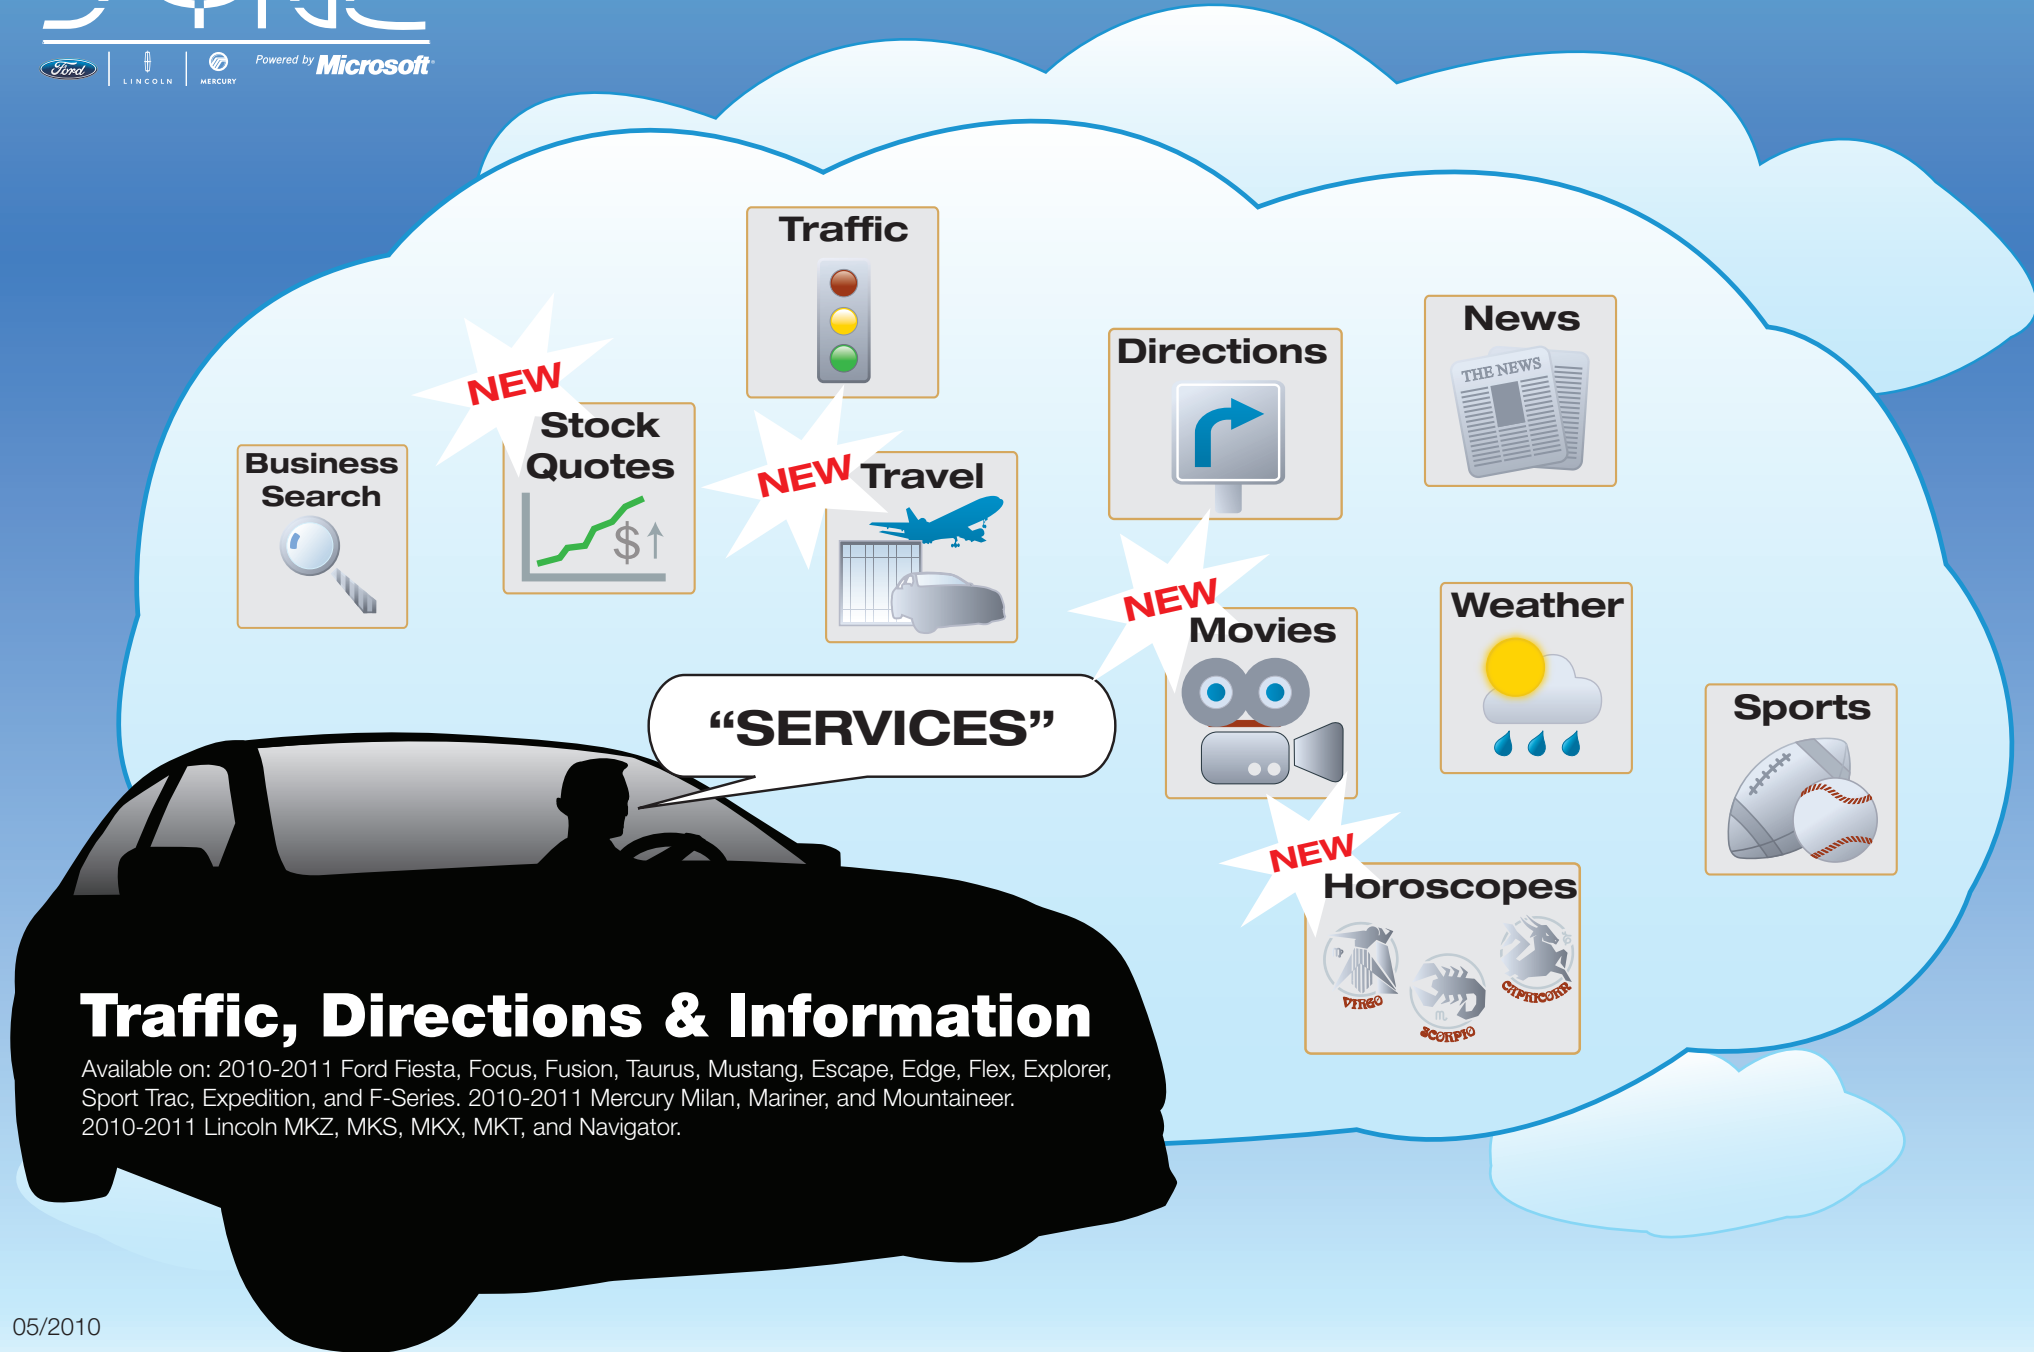

SYNC

Powered by **Microsoft**

SYNC Traffic, Directions & Information Services

SYNC TDI users simply say the command "Services" to access a wide range of cloud-based "on-demand" voice-activated features and information, including turn-by-turn navigation, traffic, news coverage, sports reports, weather forecasts and business searches. New Services are now available at no additional charge to current and future SYNC TDI users: Horoscopes, Stock Quotes, Movies, and Travel, offering a direct connection to 150 airlines, 50 hotel chains, and 11 of the largest rental car companies in the U.S.

Traffic, Directions & Information

Available on: 2010-2011 Ford Fiesta, Focus, Fusion, Taurus, Mustang, Escape, Edge, Flex, Explorer, Sport Trac, Expedition, and F-Series. 2010-2011 Mercury Milan, Mariner, and Mountaineer. 2010-2011 Lincoln MKZ, MKS, MKX, MKT, and Navigator.