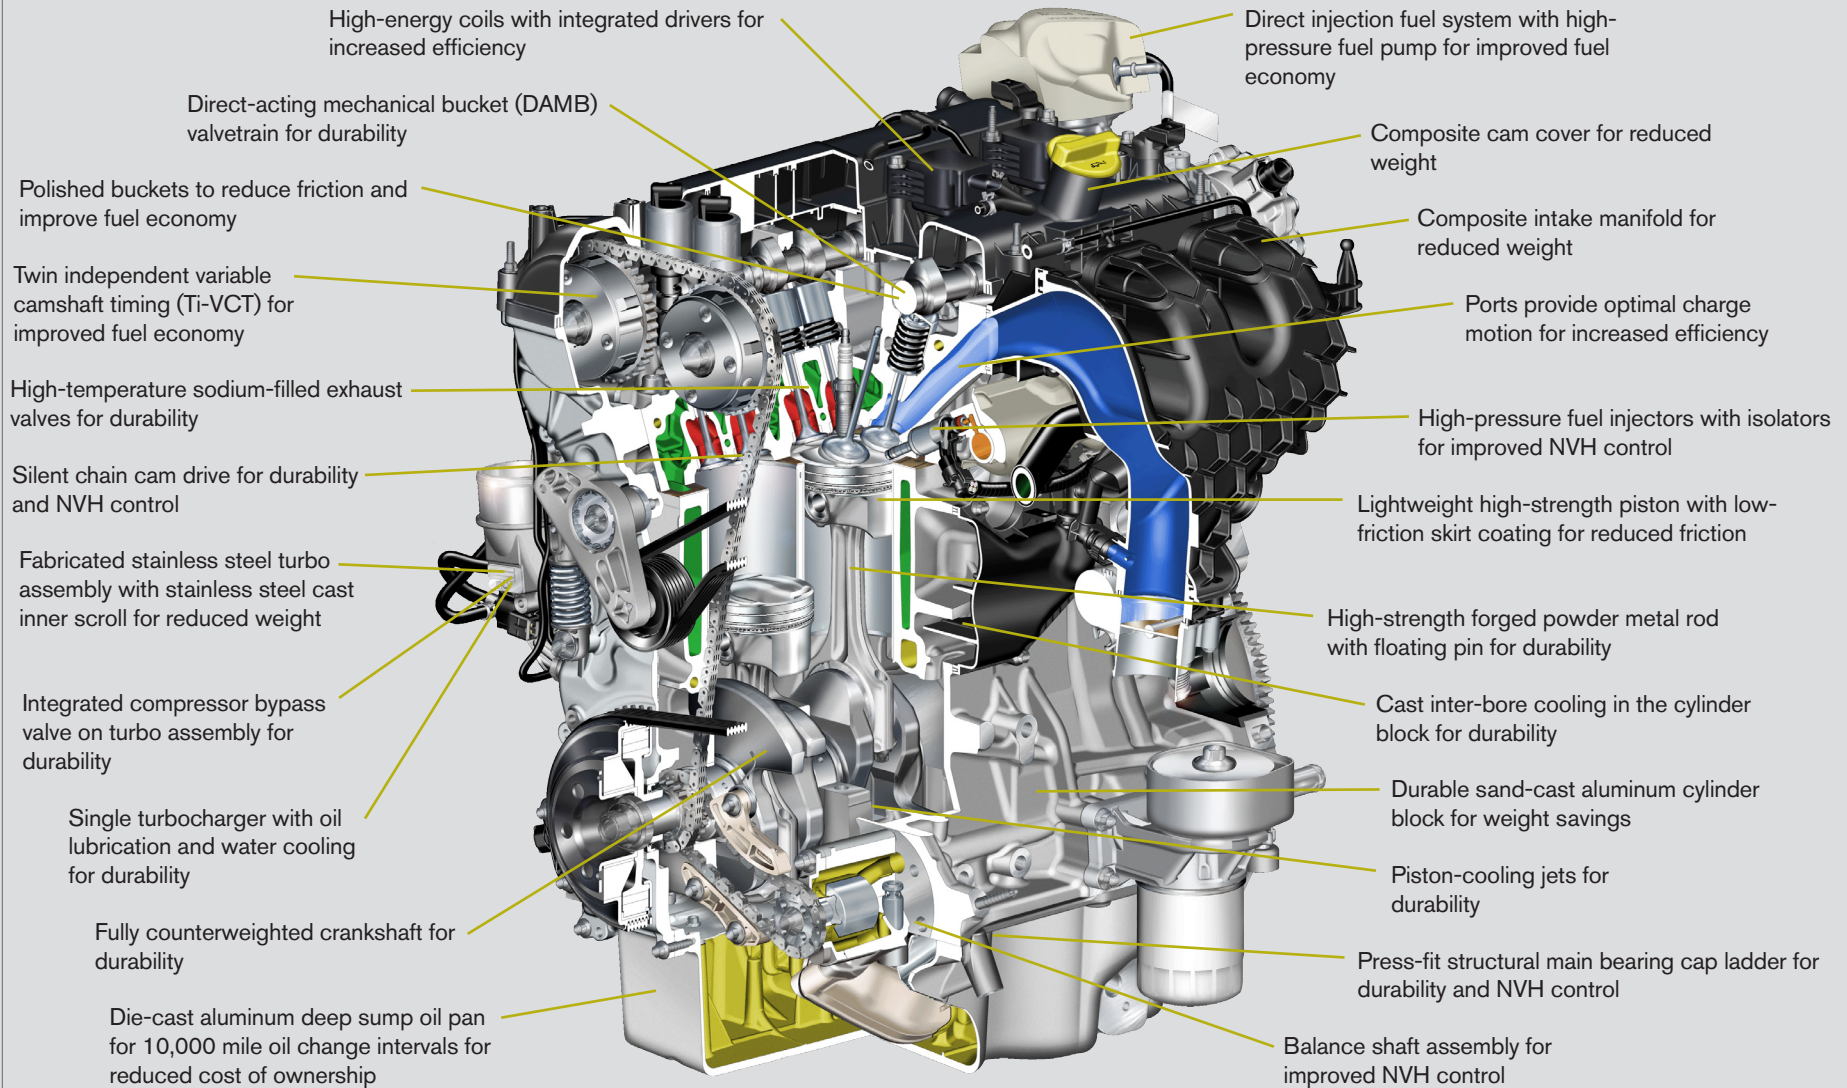

2011 Ford Explorer 3.5L Ti-VCT Engine

Drive green.

Key features

EXPLORER

2011 Ford Explorer 2.0L Ti-VCT EcoBoost Engine

Key features

EXPLORER