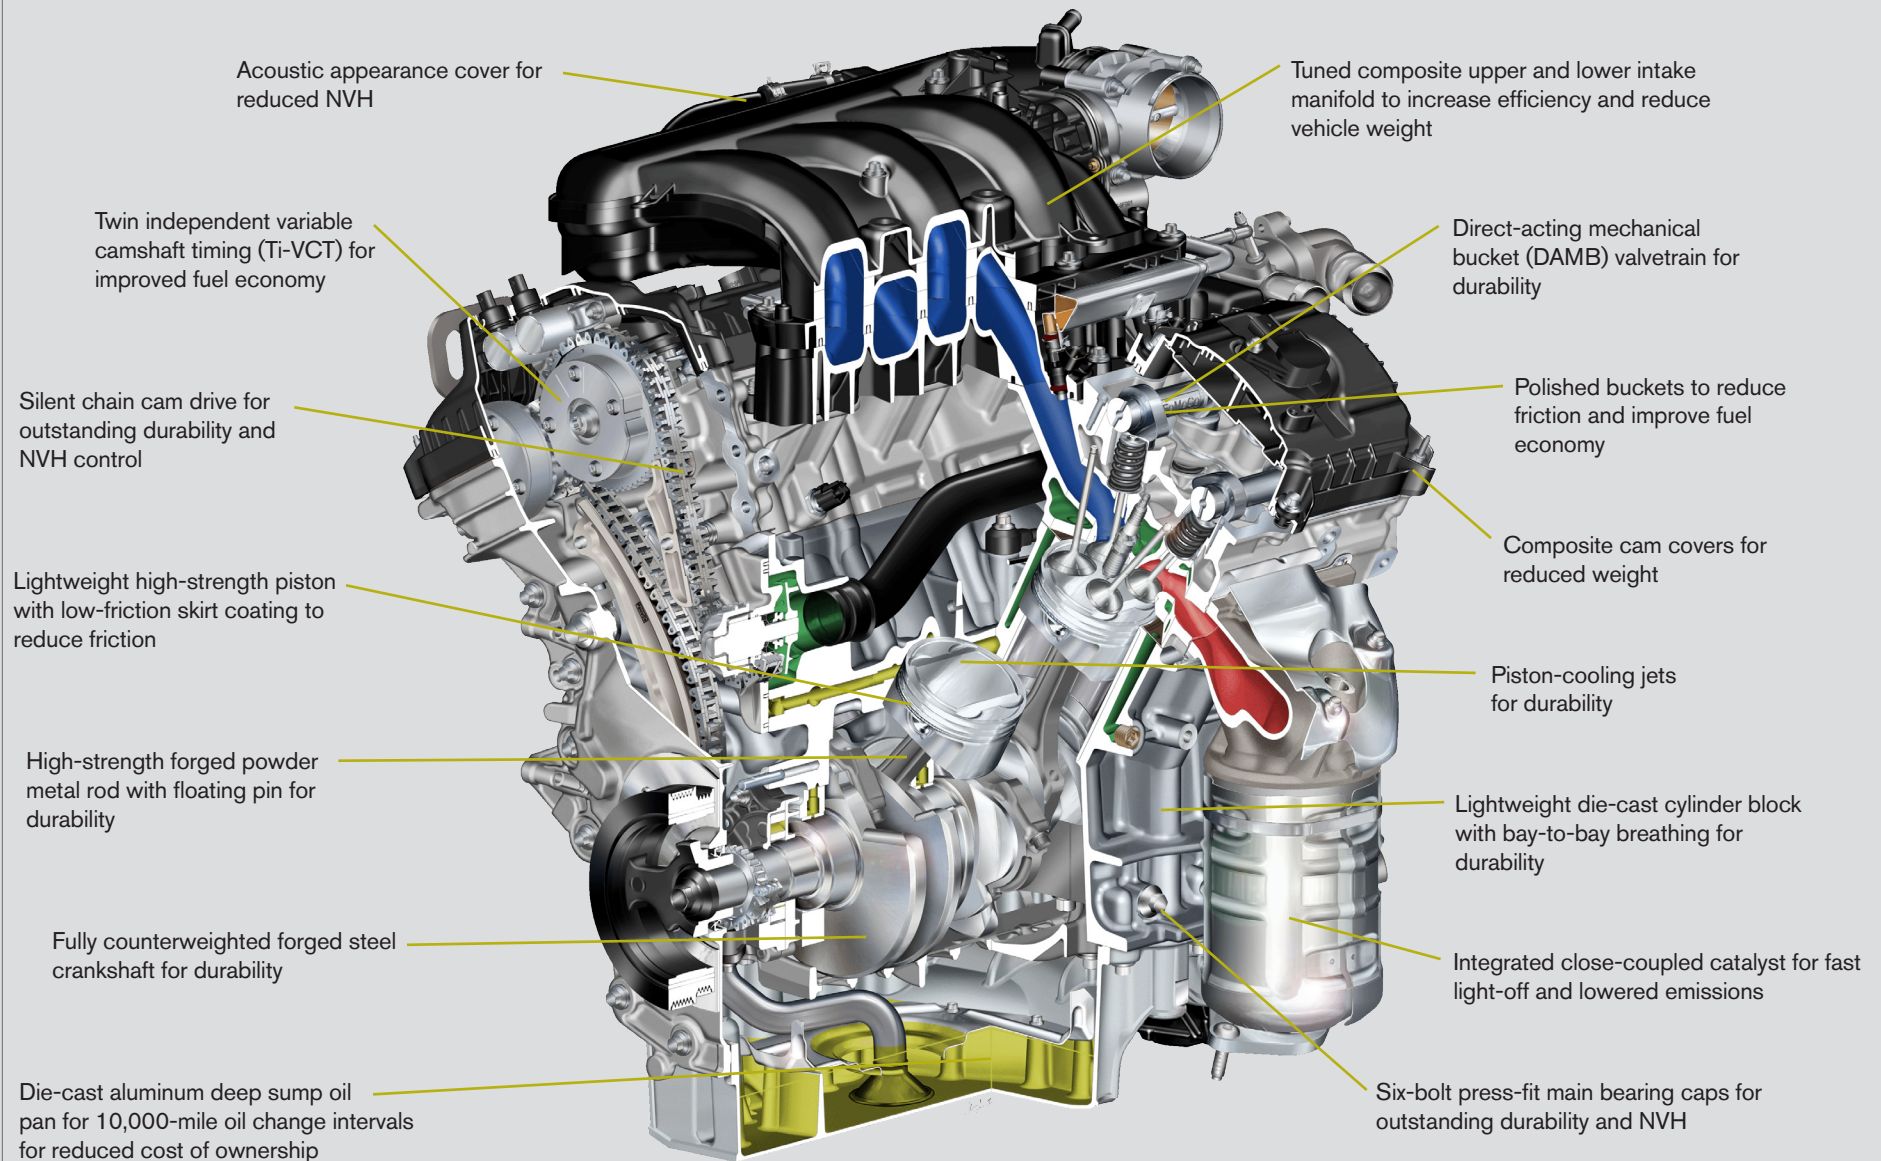

2011 Ford Explorer 3.5L Ti-VCT Engine

Drive green.

Key features

EXPLORER

2011 Ford Explorer 2.0L Ti-VCT EcoBoost Engine

Key features

EXPLORER